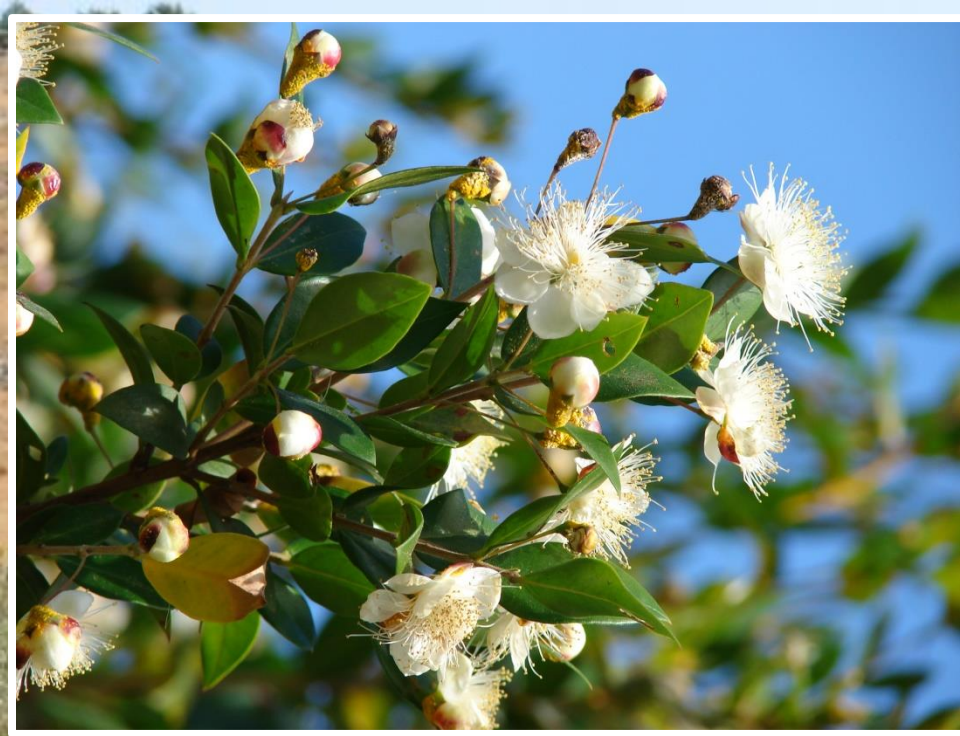

***Morus alba*** – bijela murva

**Fam. Moraceae**

**dvodoma biljka**

A circular inset showing a close-up of the female flowers of Morus alba. The flowers are small, green, and arranged in a dense, elongated cluster. Each flower has a small, pointed structure at the top, which is the ovary. The background is a soft, out-of-focus green.

***Lysimachia punctata* – protivnik**

*Anagallis arvensis* – vidova trava

Fam. Primulaceae

Fam. Myrtaceae

***Eucalyptus globulus*** – eukaliptus

**Fam. Myrtaceae**

***Myrtus communis* – mirta**

**Fam. Punicaceae**