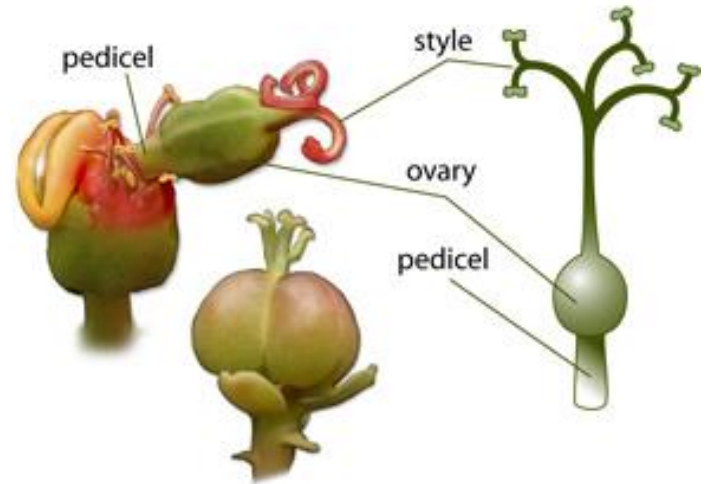

***Morus alba*** – bijela murva

**Fam. Moraceae**

**dvodoma biljka**

A circular inset showing a close-up of the female flowers of Morus alba. The flowers are small, green, and arranged in a dense, elongated cluster. Each flower has a small, pointed structure at the top, which is the ovary. The background is a soft, out-of-focus green.

Fam. Loranthaceae

# Fam. Euphorbiaceae

"Typical" flower

*Euphorbia*

Female flower

Male flower

Inflorescence

cyathium

raceme

flower

flower