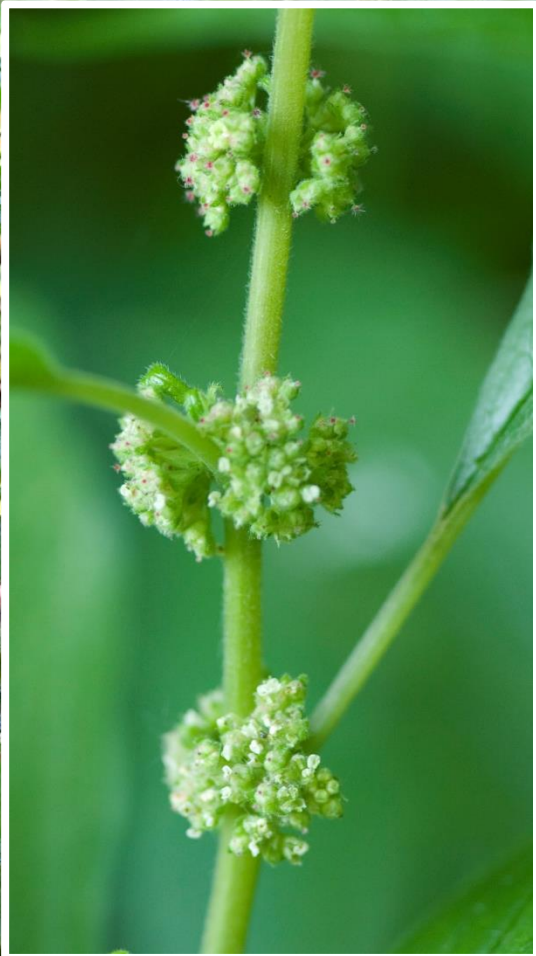

Parietaria officinalis – pasji kupus

Fam. Urticaceae