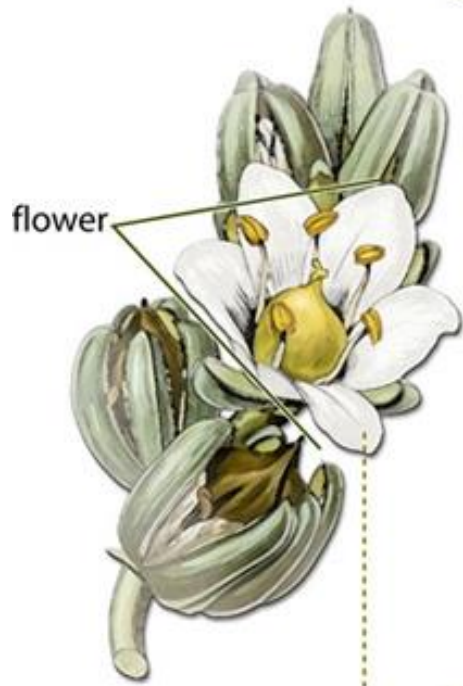

***Morus alba*** – bijela murva

**Fam. Moraceae**

**dvodoma biljka**

A circular inset showing a close-up of the female flowers of Morus alba. The flowers are small, green, and arranged in a dense, elongated cluster. Each flower has a small, pointed structure at the top, which is the ovary. The background is a soft, out-of-focus green.

# Fam. Euphorbiaceae

"Typical" flower

*Euphorbia*

Female flower

Male flower

Inflorescence

cyathium

raceme

flower

flower