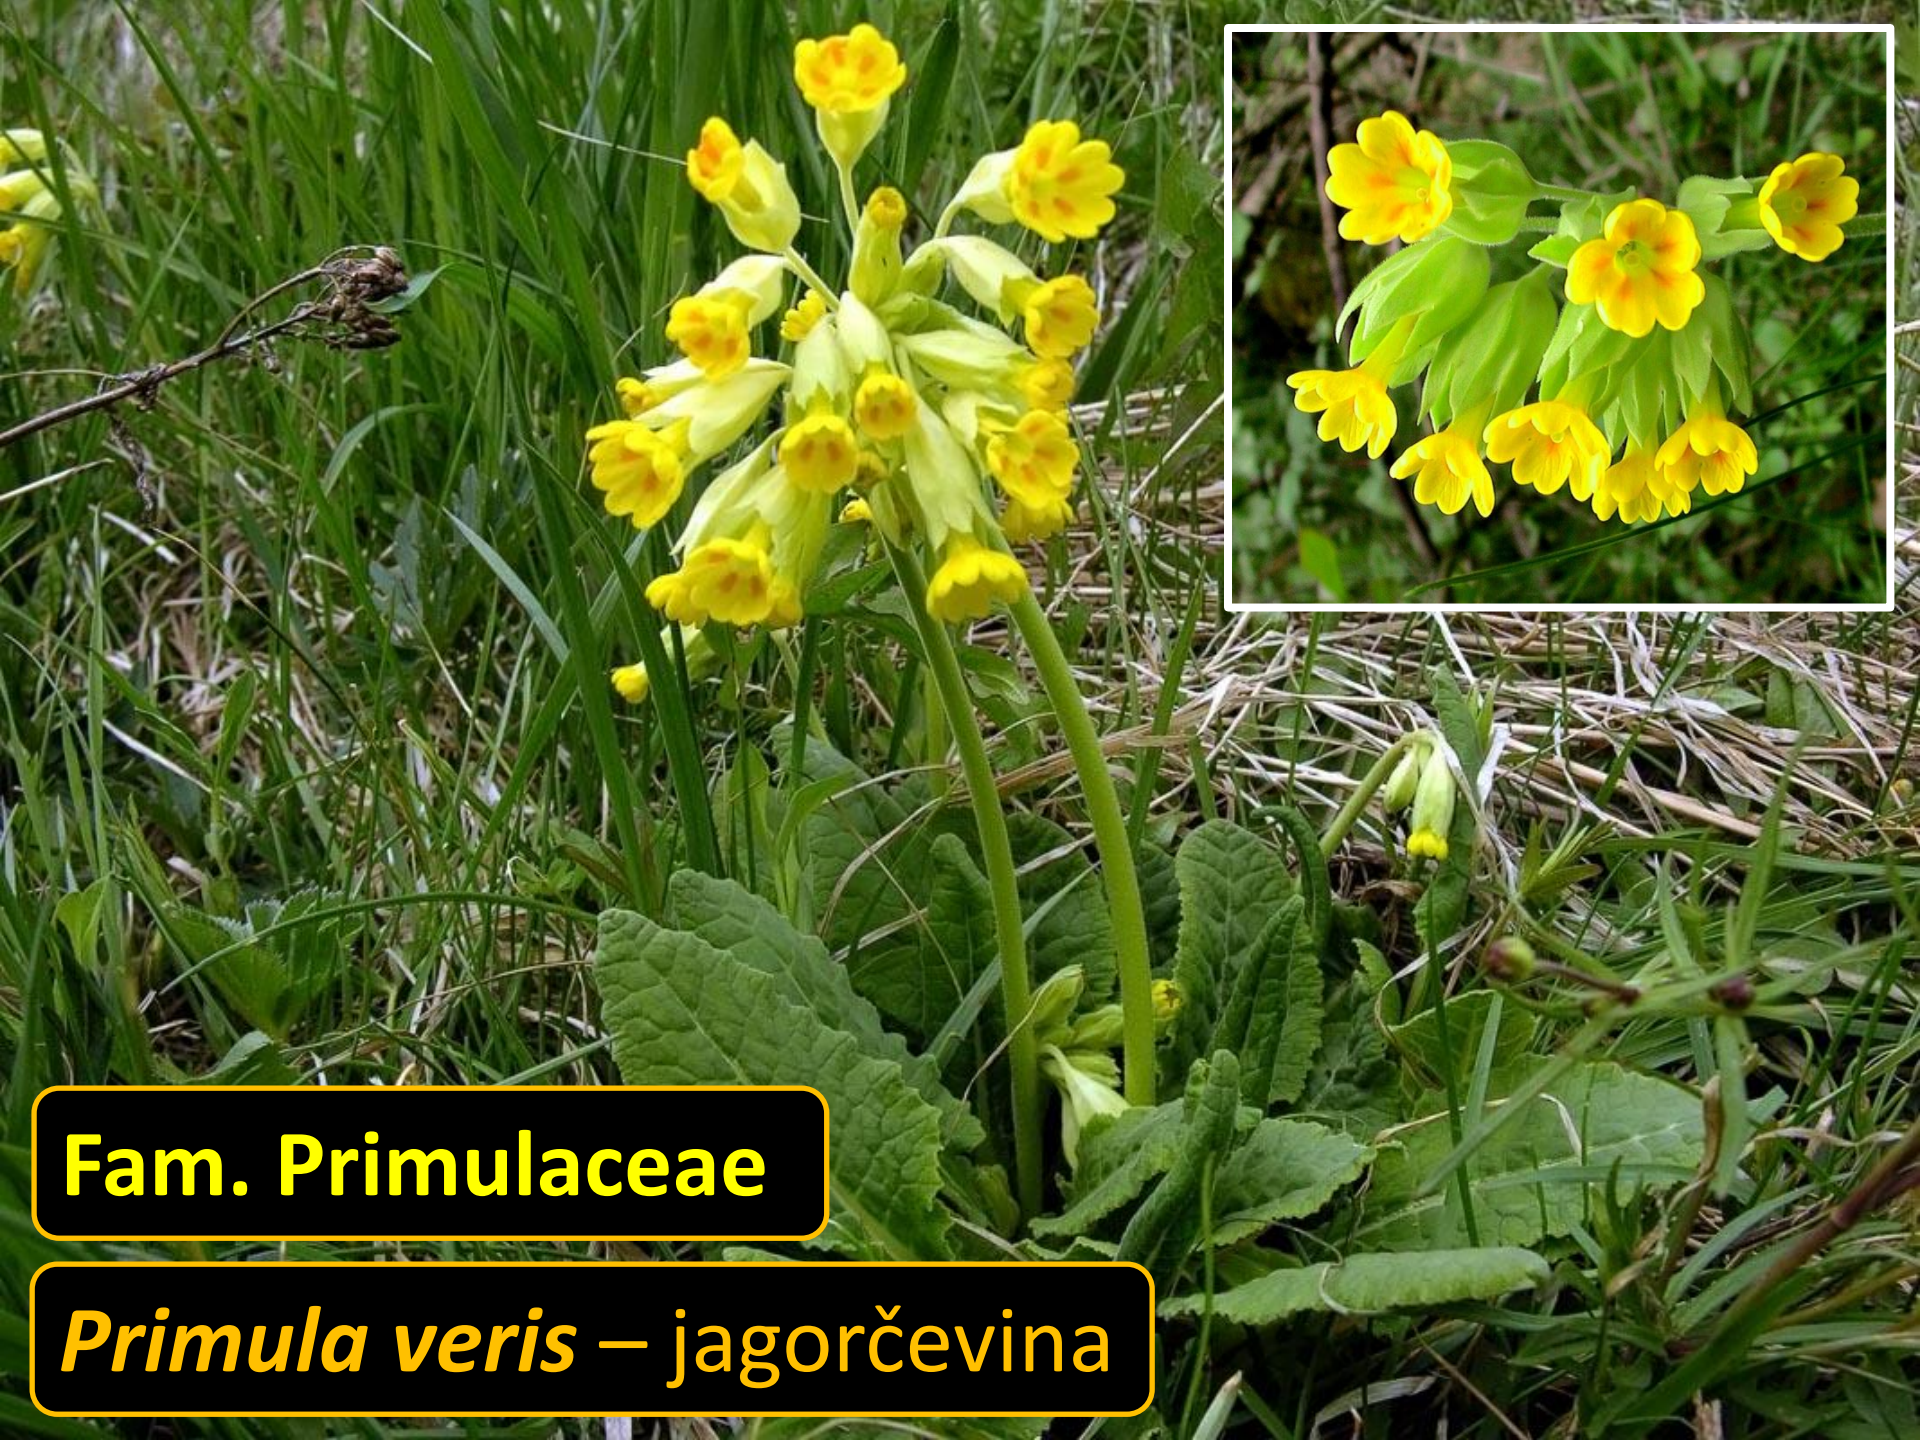

Fam. Primulaceae

***Primula veris* – jagorčevina**